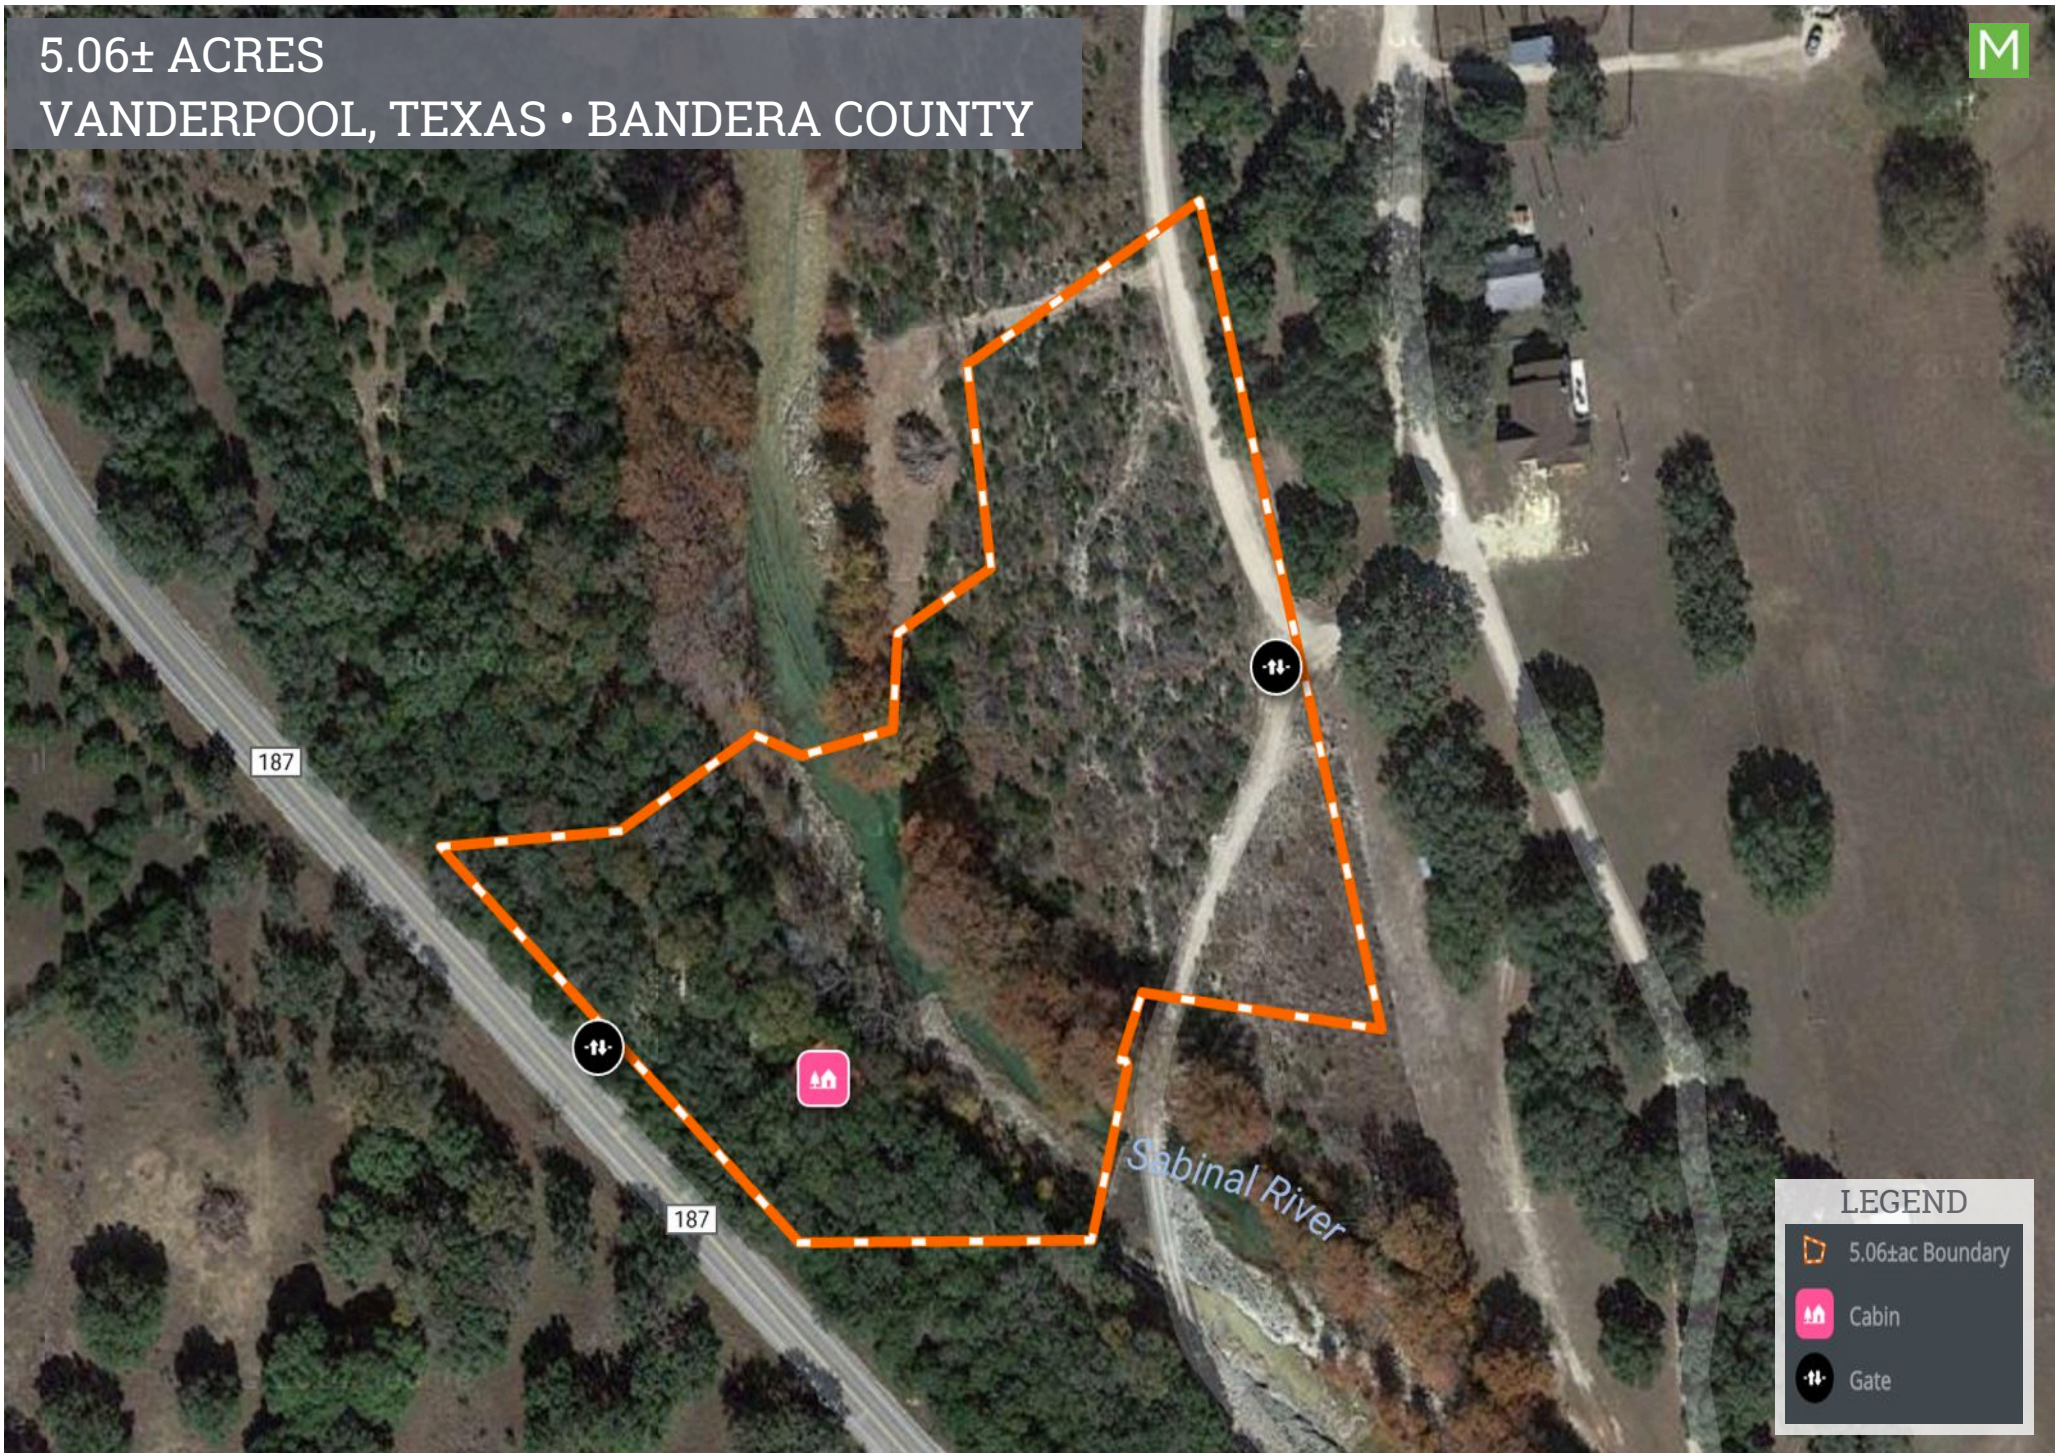

5.06± ACRES

VANDERPOOL, TEXAS • BANDERA COUNTY

M

LEGEND

-  5.06±ac Boundary
-  Cabin
-  Gate

Lines and Acreage on aerial are approximate and may not represent exact boundary lines. Property is subject to survey.