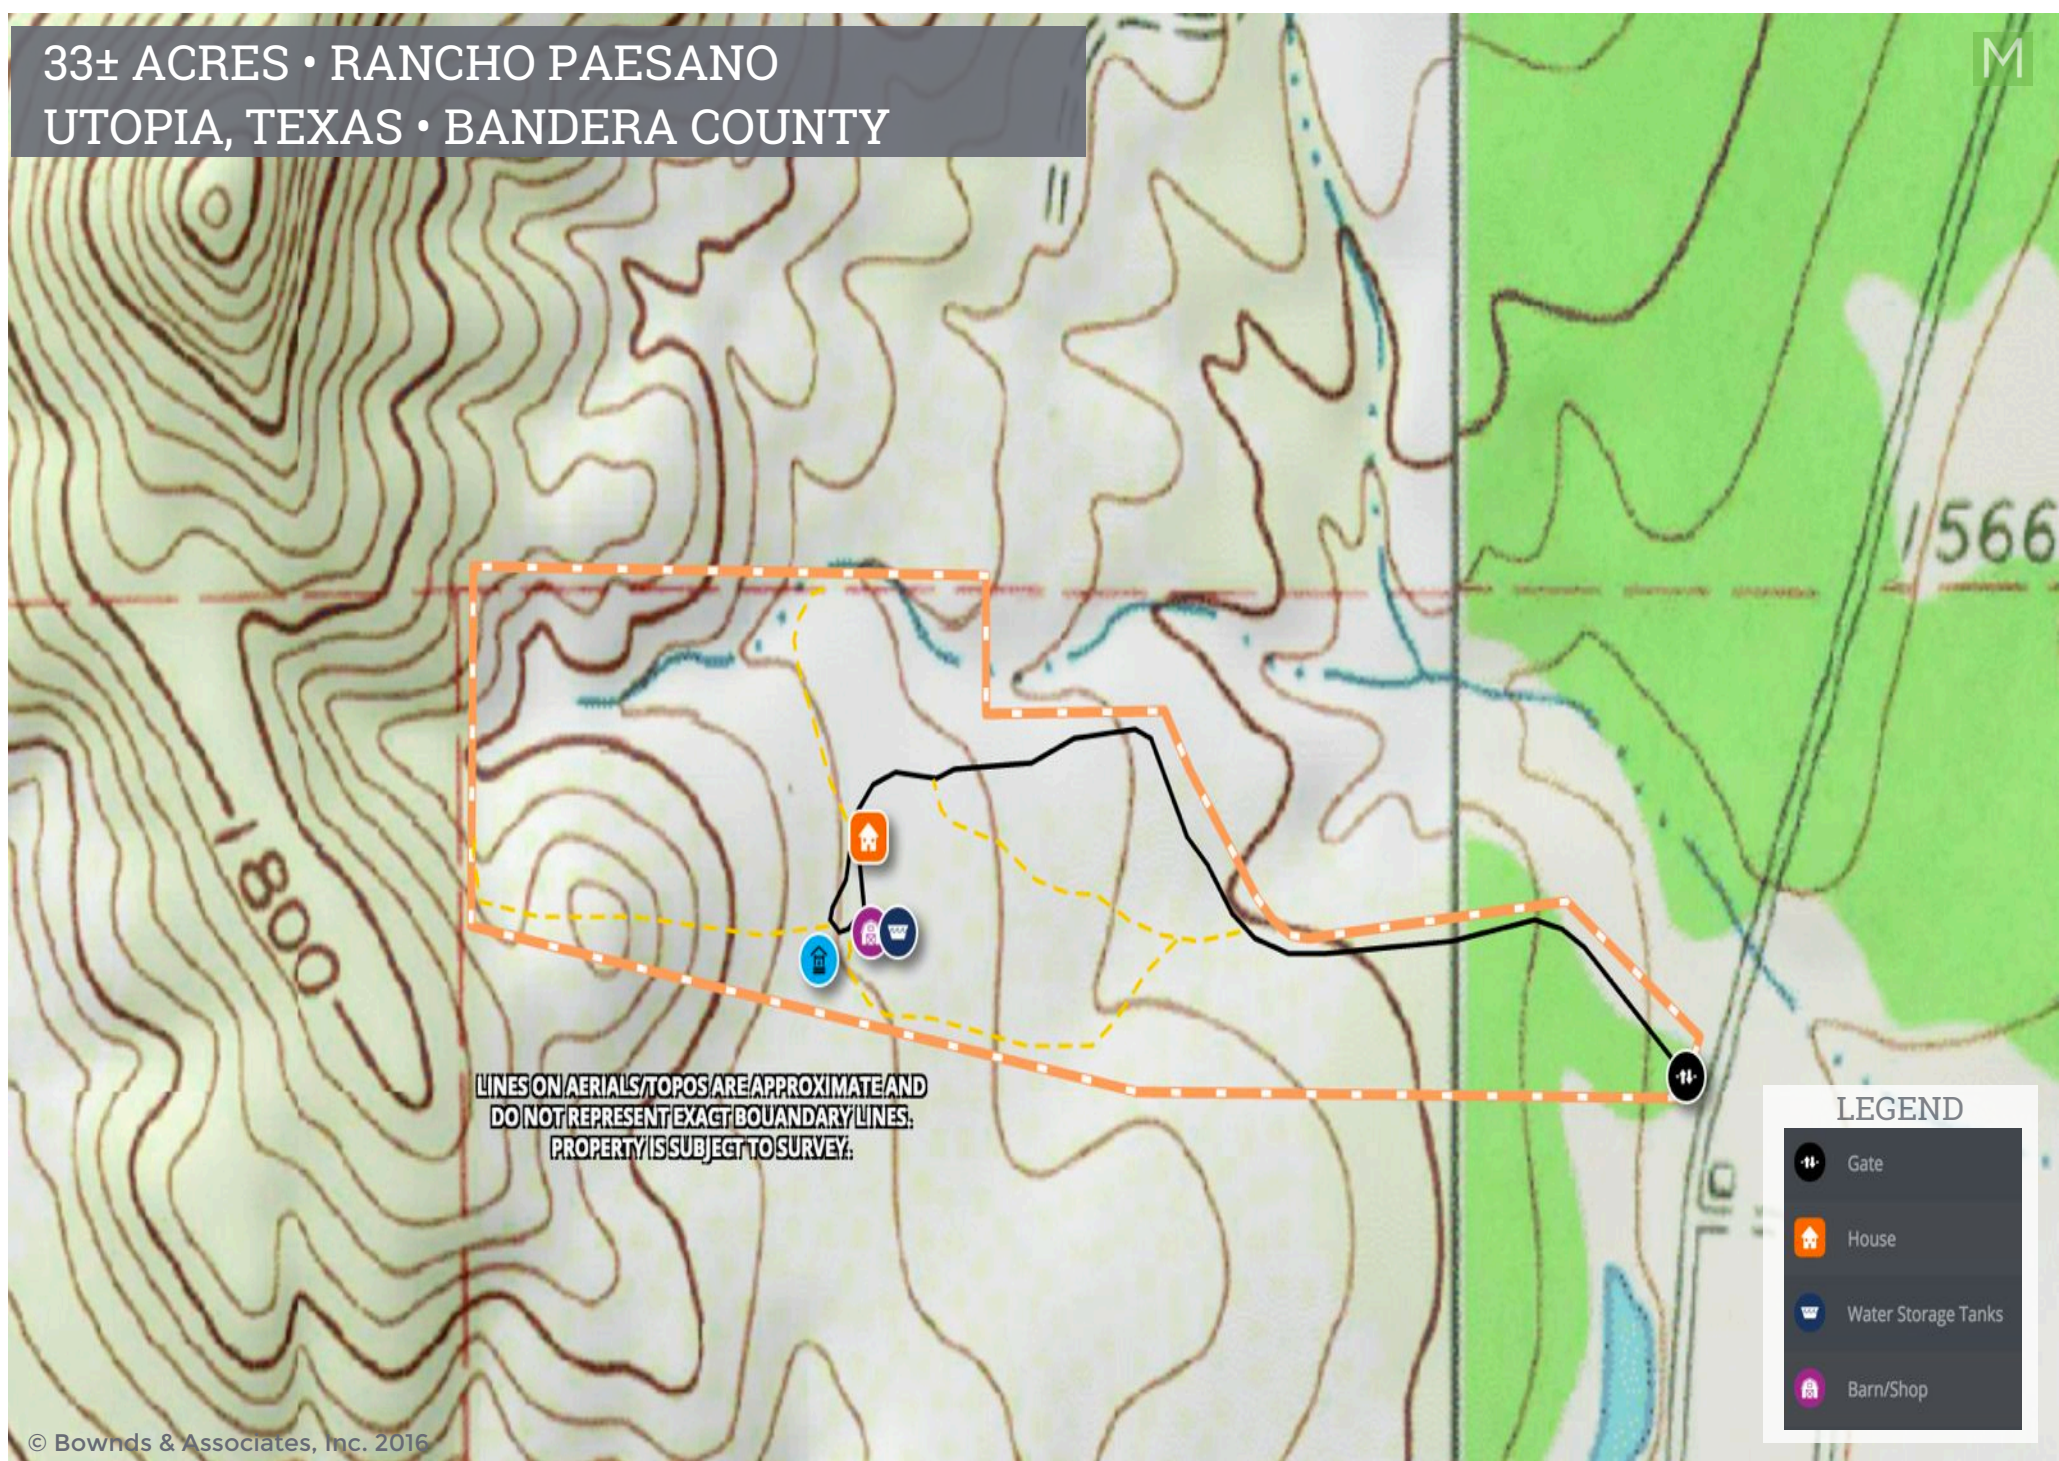

33± ACRES • RANCHO PAESANO
UTOPIA, TEXAS • BANDERA COUNTY

M

LINES ON AERIALS/TOPOS ARE APPROXIMATE AND
DO NOT REPRESENT EXACT BOUNDARY LINES.
PROPERTY IS SUBJECT TO SURVEY.

LEGEND

- Gate
- House
- Water Storage Tanks
- Barn/Shop

© Bownds & Associates, Inc. 2016

Lines and Acreage on aerial are approximate and may not represent exact boundary lines. Property is subject to survey.

BowndsRealtors.com

'Let us show you... Texas'